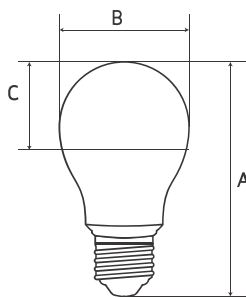

## Dimension (mm.)

	A	B	C
LED Bulb 3 W	90	50	40
LED Bulb 5 W	108	60	50
LED Bulb 7 W	121	65	53
LED Bulb 9 W	126	70	55
LED Bulb 11 W	140	80	60
LED Bulb 13 W	140	80	60

Model	Power (W)	Lm/W	Luminous Flux	Color Rendering Index	TC	Wattage Equivalent	CASE	THD	Voltage	Rated Lifetime (Hours)	Warranty	Standard
E27 3W	3	84	250	>80	6,500	25W	A50 3W	<30%	200-240	15,000	1	RoHS, CE, Energy Star
E27 3W	3	84	250	>80	3,000	25W	A50 3W	<30%	200-240	15,000	1	RoHS, CE, Energy Star
E27 5W	5	70	350	>80	6,500	40W	A60 5W	<30%	200-240	15,000	1	RoHS, CE, Energy Star
E27 5W	5	70	350	>80	3,000	40W	A60 5W	<30%	200-240	15,000	1	RoHS, CE, Energy Star
E27 7W	7	86	600	>80	6,500	60W	A70 7W	<30%	100-265	15,000	1	RoHS, CE, Energy Star
E27 7W	7	86	600	>80	3,000	60W	A70 7W	<30%	100-265	15,000	1	RoHS, CE, Energy Star
E27 9W	9	90	806	>80	6,500	70W	A70 9W	<30%	100-265	15,000	1	RoHS, CE, Energy Star
E27 9W	9	90	806	>80	3,000	70W	A70 9W	<30%	100-265	15,000	1	RoHS, CE, Energy Star
E27 11W	11	95	1,100	>80	6,500	75W	A80 11W	<30%	100-265	15,000	1	RoHS, CE, Energy Star
E27 11W	11	95	1,100	>80	3,000	75W	A80 11W	<30%	100-265	15,000	1	RoHS, CE, Energy Star
E27 13W	13	96	1,300	>80	6,500	85W	A80 13W	<30%	100-265	15,000	1	RoHS, CE, Energy Star
E27 13W	13	96	1,300	>80	3,000	85W	A80 13W	<30%	100-265	15,000	1	RoHS, CE, Energy Star