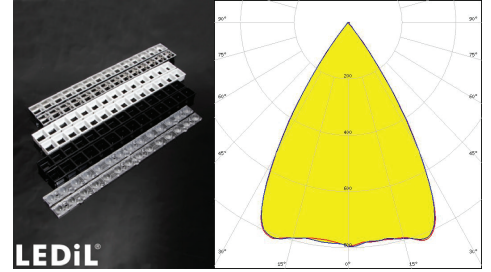

Model	Power (W)	Luminous Flux (lm)	Efficiency (lm/W)	Weight (Kg.)	Dimension (mm.)
WSD-1M	7	700	100	0.583	29x285x31.5
WSD-2M	14	1,400	100	0.800	29x565x31.5
WSD-3M	21	2,100	100	1.017	29x845x31.5
WSD-4M	28	2,800	100	1.234	29x1125x31.5
WSD-5M	35	3,500	100	1.451	29x1406x31.5
WSD-6M	42	4,200	100	1.668	29x1687x31.5
WSD-7M	49	4,900	100	1.885	29x1967x31.5
WSD-8M	56	5,600	100	2.102	29x2247x31.5
WSD-9M	63	6,300	100	2.319	29x2527x31.5
WSD-10M	70	7,000	100	2.536	29x2807x31.5

## LENS

### Downlight Lens

~30° wide beam

~55° wide beam

~65° wide beam