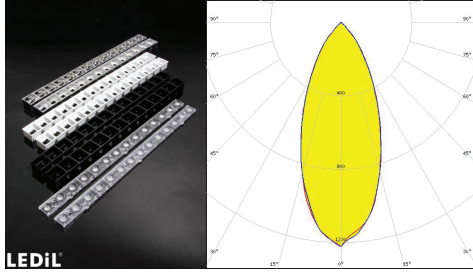

LED LINEAR DOWNLIGHT

LENS

Downlight Lens

~30° wide beam