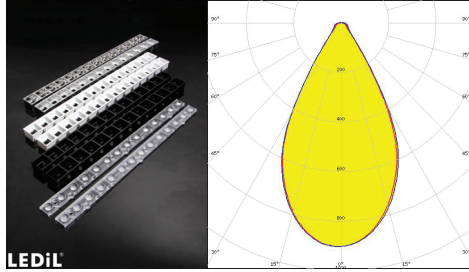

~55° wide beam