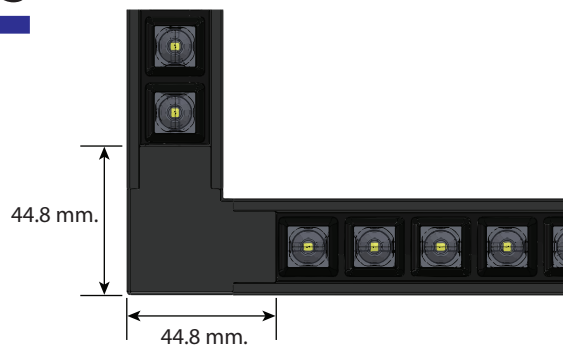

Accessories

Connector 90

Connector 180