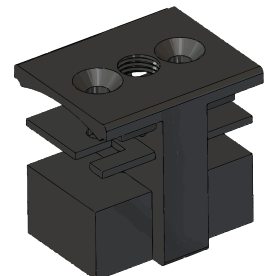

### Downlight Lens

~30° wide beam

~55° wide beam

~65° wide beam

## Accessories

Connector 90

Connector 180