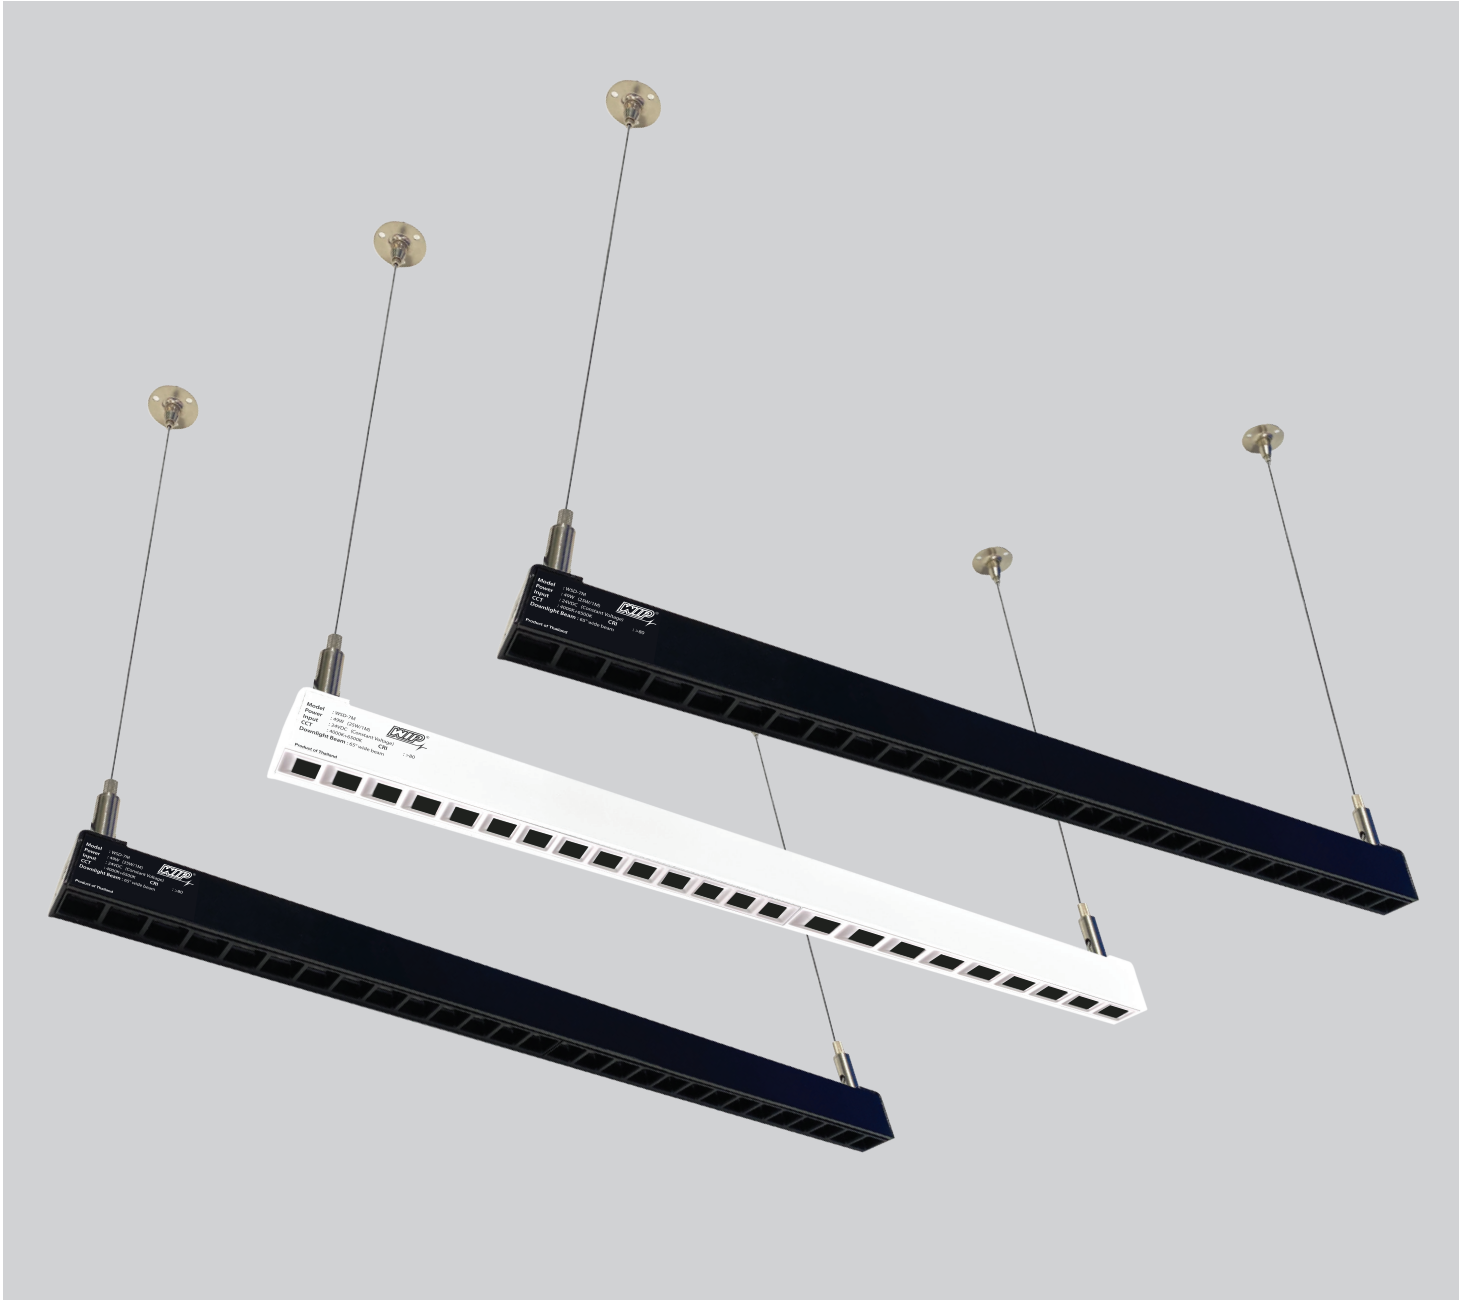

# LED LINEAR DOWNLIGHT

# LED LINEAR DOWNLIGHT

*Signature*  
Designed by WIP

## LED Linear Downlight : Daisy-Mini Series

### Specification

The aluminum extrusion of light shell, modern design, low power consumption and energy saving. The design has convenient installation, operation and maintenance also provided long life time usage. This is the perfect solution for premium class indoor lighting with seamless glare eliminating shade, accurate beam control or diffused lenses for smooth lighting and excellent color mixing. LED linear downlight different lighting levels are used to create a balanced effect throughout the space, contrast, mood and drama. Idea for department store, household, fashion, modern office, conference room, over kitchen counters, etc.